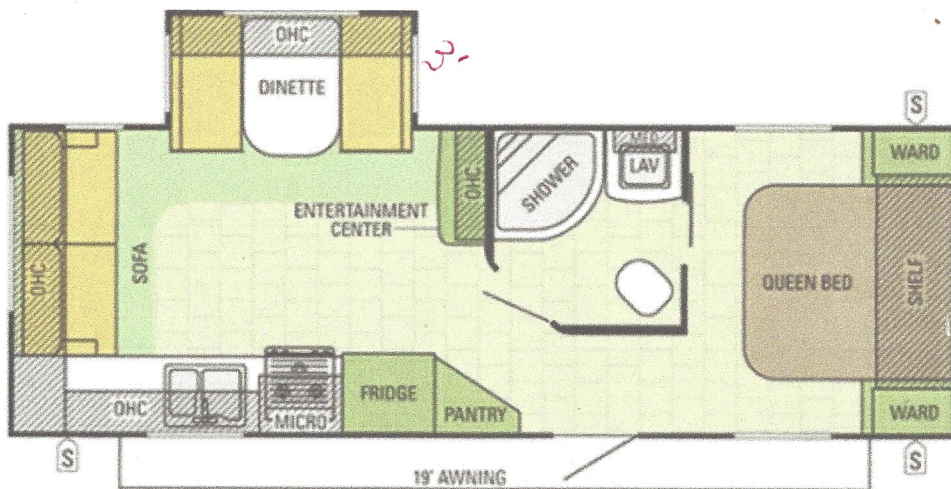

STARCRAFT

CAMPING | pure and simple.

LAUNCH ULTRA-LITE

CELEBRATE THE LIGHTEST OF LIGHTWEIGHTS, AND FALL IN LOVE ALL OVER AGAIN.

Launch Ultra Lite

2,375 ~~2,200~~ 24.29'

Launch Ultra Lite 24RLS

4.94
= 291.46"
= 24.29'

12.5 x 1.95 = 24.4'

29.5'

Weights

Unloaded Vehicle Weight (lbs)	4,880
Dry Hitch Weight (lbs)	540
Gross Vehicle Weight Rating (lbs)	6,250
Cargo Carrying Capacity (lbs)	1,370

Measurements

Exterior Length	29' 5"
Exterior Width	96"
Exterior Height with A/C	127-3/4"
Interior Height	78"
Queen Bed	60 x 74

Sofa	42 x 70
Optional Sleeper Sofa	42 x 60
Wheel Base	233-1/8"

Tank Capacities

Fresh Water Capacity (gals) including water heater	42
Gray Waste Water Capacity (gals)	30-4/5
Toilet/Black Waste Water Capacity (gals)	30-4/5

Other

Sleeping Capacity	4-6
-------------------	-----

©2016 Starcraft RV, Inc.